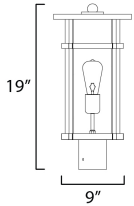

MEASUREMENTS

DIMENSION : 9" W x 19" H
 HANGING WEIGHT : 4.18 lb

LAMPING

INPUT VOLTAGE : 120V
 BULB : 1 x 60W Incandescent E26 Medium , 60W Total
 BULB INCLUDED : (Not Included)
 DIMMABLE : Y

FINISHES OPTION